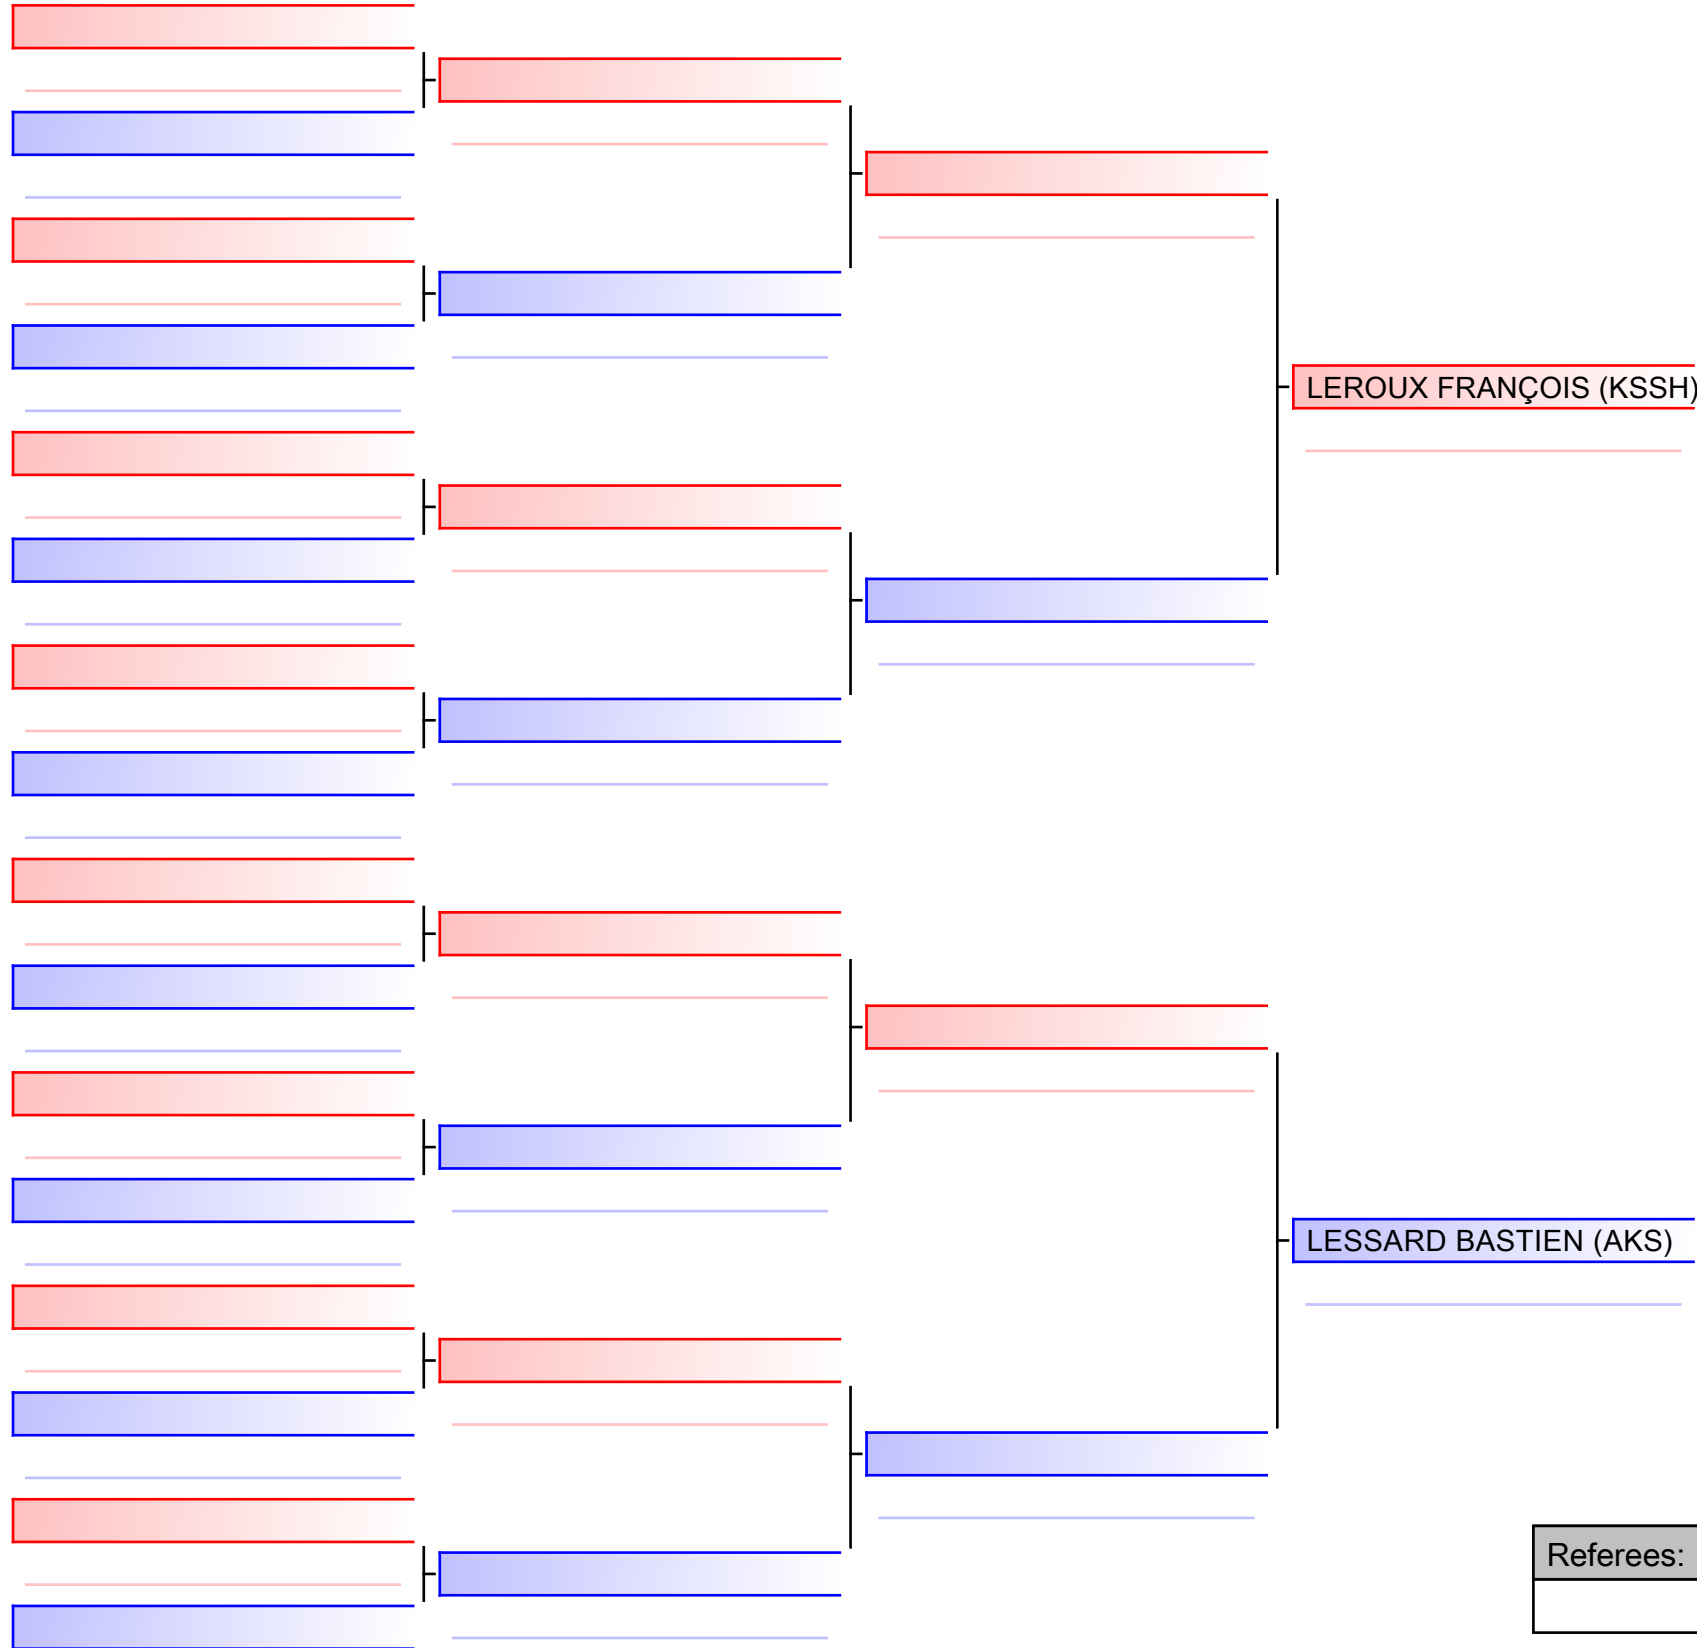

KUMITE MASCULIN 18-34 ANS INTERMÉDIAIRE +78KG

COUPE QUÉBEC 2019 - saison 2019-2020 : ouvert à tous les membres de KARATÉ CANADA - Open to all members of KARATE CANADA, 1000 Émile-Journault, H2M 2E...

Tatami
6 12:50

Pool
1/1

[Original]

Referees: